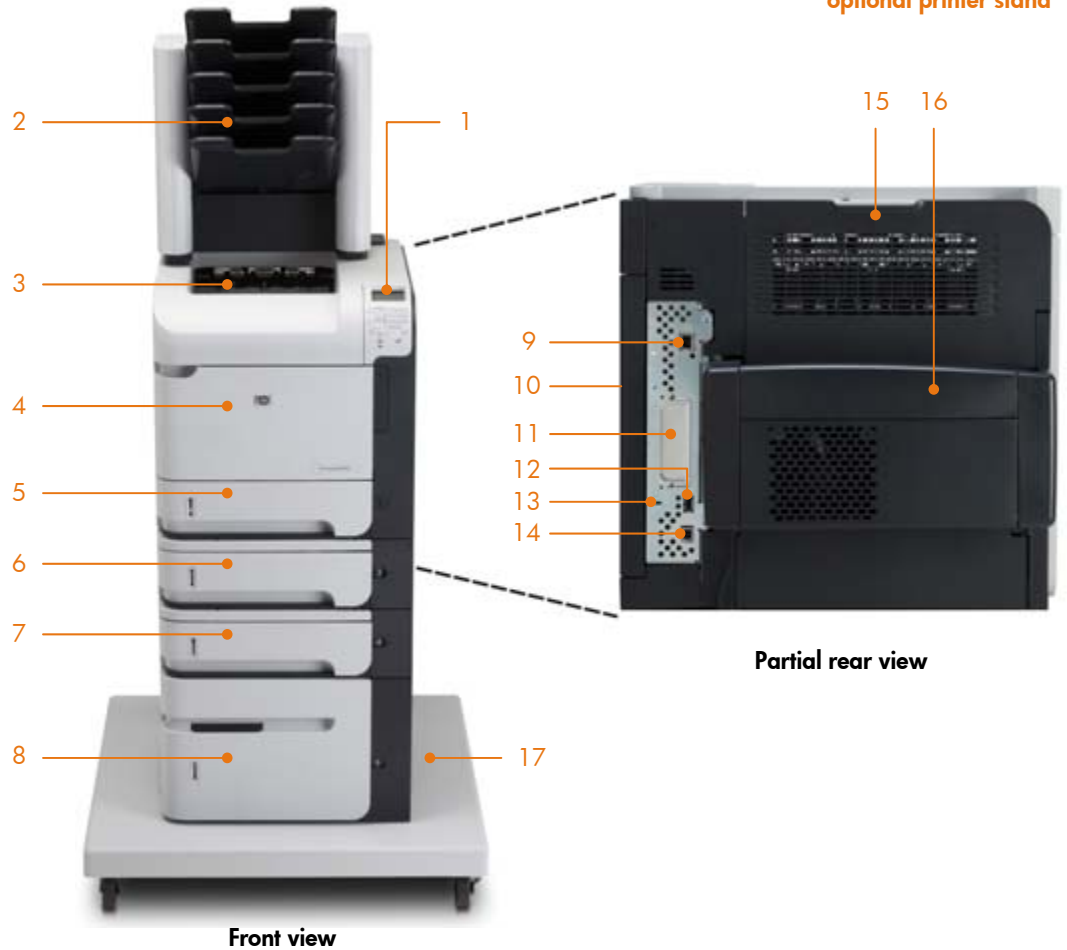

HP LaserJet P4515 Printer series

1. 1 Control panel simultaneously displays up to four lines of text and animated graphics and features a built-in 10-key pad
2. 2 Optional 500-sheet 5-bin mailbox with sorting capability
3. 3 500-sheet top output bin
4. 4 Adjustable 100-sheet multipurpose input tray 1 for special media
5. 5 500-sheet input tray 2
6. 6 500-sheet input tray 3
7. 7 Optional 500-sheet input tray 4
8. 8 Optional 1,500-sheet high capacity input tray
9. 9 HP Jetdirect Gigabit Ethernet embedded print server with IPSec
10. 10 A powerful 540 MHz processor and 128 MB of standard printing memory, expandable up to 640 MB
11. 11 EIO expansion slot supports an optional parallel card, hard disk, or Jetdirect print server
12. 12 One external and two internal Host USB 2.0-like ports for third-party connections
13. 13 Security lock slot
14. 14 Hi-Speed USB 2.0 port provides simple connections for direct printing
15. 15 100-sheet rear output bin
16. 16 Duplexer for automatic two-sided printing
17. 17 Optional printer stand enables printer mobility

HP LaserJet P4515x Printer shown with optional 500-sheet 5-bin mailbox, 500-sheet input tray 4, optional 1,500-sheet high capacity input tray, and optional printer stand